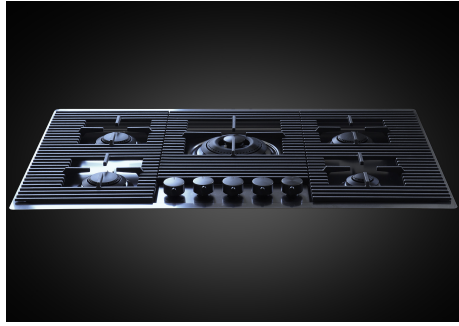

Cooker hob Milanello Gun Metal 5F

Gas hobs

Code: 7682 006

DETAILS

Coloring Gun Metal

Edge/Installation Type Flush-mount | Top-mount

Finish PVD

Material AISI 304 stainless steel

Precise Power

Flat burners with PrecisePower system: great control in flame-settings. Maximum precision in regulating the flame, thanks to the 10 pre-set levels of the PrecisePower system. And as a benefit, the nice and ultra-low look of the new Flat burners.

Ultra-flat hob

Design meets functionality in the the ultra-flat models. Elegant grids that form a generously sized overall surface.

Under-knob ignition

The utmost freedom of movement with electronic under-knob ignition, a common feature of all models that allows a one-hand ignition of the burner.

TECHNICAL DATA

FT

FTS

GALLERY

OPTIONAL ACCESSORIES

Cast iron wok support
9601 727

RECOMMENDED PAIRINGS

Sink Milanello Gun Metal workstation
1034 056